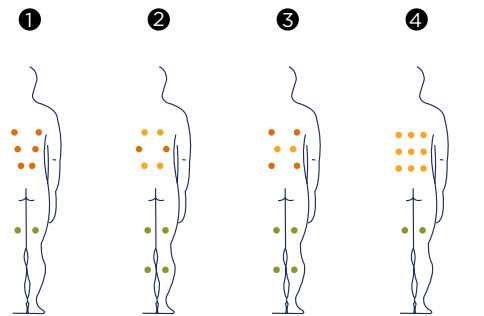

QUANTUM

Its small size enables it to be fitted anywhere in your home. Its straight lines, the cabinet's finish with white curves and the Woodermax system are the main outstanding features of this hot tub.

Positions: 4

Measures: 198 x 198 x 76

Optional: