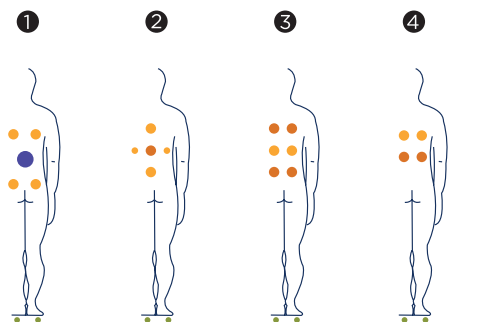

HOME

Home Spa from Aquavia is already here, the most attractive and minimalist hydromassage of the moment. Very thought for 2 people and oriented to suites or hotel superior rooms as well as to private homes. Its compact dimensions (215x171x75) contrast with its versatility, thanks to a design that allows four different positions in its two living areas in the form of a lounge.

Positions: 4 🪑

Measures: 215 x 171 x 75

Optional:

- SILENT PUMP
- ENERGY SAVING COVER
- Ecospa
- re|o|x IMPACTSYSTEM
- COLOR SENSE
- ULTRAVIOLET TREATMENT
- PURELINE LIGHTING
- METALLIC structure
- BCN DESIGN
- WIFI Touch Panel
- NORDIC INSULATION SYSTEM
- Surround Bluetooth AUDIO