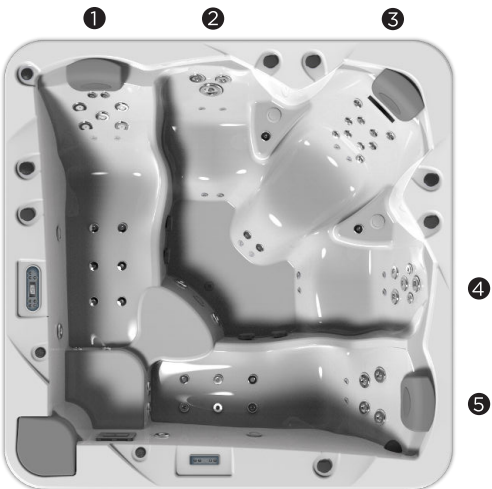

VELVET

The Velvet spa, with room for five, has been manufactured for domestic and residential use. It gives the most complete massage circuit on the market and is particularly suitable for tall people, who can enjoy a relaxing or therapeutic hot tub without the discomfort they may find in other hot tubs that are too shallow or narrow.

Whatever the hot tub user's body type or height, the 54 hydromassage jets and 16 air nozzles in the Velvet hot tub give an adjustable power massage that reaches all the muscles in the body.

Positions: 5 (3 / 2)

Measures: 233 x 233 x 91

Optional: