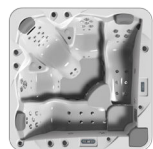

Technical specifications

ref: 52666

Measures (±2cm)	233 x 233 x 91
Positions (seats/loungers)	5 (3 / 2)
Water capacity (l)	1.610
Weight (empty / full) (kg)	378 / 1.988

Cabinet coating	Graphite Woodermax / Thunder Woodermax / Walnut Woodermax / Butterfly Woodermax
Outdoor cabinet (Soft Rain Dark Grey)	Optional
Without cabinet	Optional
Acrylic colours*	44 / 72 / 59 / 18 / 64

FEATURES	
Total massage points	71
Massage Jets	54
Air Nozzles	16
Waterfall	-
Water fountains	2
Headrests	3
Digital Control Panel	Principal + Aux
Ultraviolet Treatment	•
Galvanised metal structure	•
ABS base	•
Energy Saving Cover	•
EcoSpa	Optional
Nordic Insulation System	Optional
Blue Connect Plus	Optional

FINISHES	
Colour Sense	5 LED + illuminated accessories
Pure Line Lighting	Optional
Bluetooth surround sound	Optional
Stainless steel nozzles	•
Stainless steel handrail	•
Aromatherapy	•
Programmable WiFi Touch Panel	Optional
Flexible Massage	-

MESSAGE PUMPS	
Water massage	2 x 2.200 W / 3 HP
Relax Impact Pump	1.150 W

FILTRATION AND HEATING	
Recirculation pump	250 W
Water heater	3.000 W
Type of filter	Cartridge
High Performance Water Care	•

POWER SUPPLY	
Power requirement LOW AMP (W) / (A) to 230 V	6.000 W / 25,9 A
Voltage	230 V / 400 V III