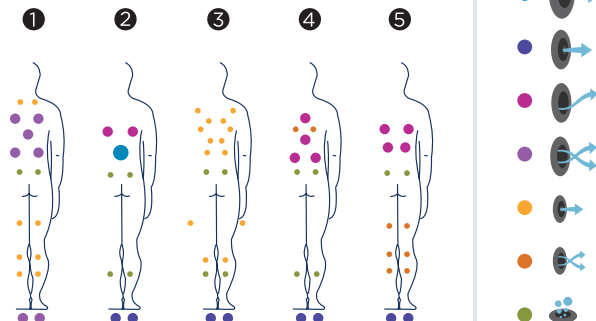

VELVET

The Velvet spa, with room for five, has been manufactured for domestic and residential use. It gives the most complete massage circuit on the market and is particularly suitable for tall people, who can enjoy a relaxing or therapeutic hot tub without the discomfort they may find in other hot tubs that are too shallow or narrow.

Whatever the hot tub user's body type or height, the 54 hydromassage jets and 16 air nozzles in the Velvet hot tub give an adjustable power massage that reaches all the muscles in the body.

Positions: 5 (3 / 2)

Measures: 233 x 233 x 91

Optional: