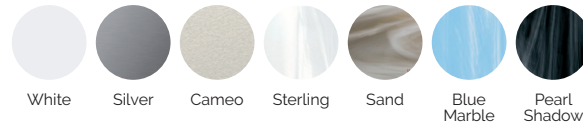

ACRYLFARBEN