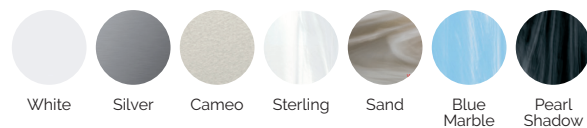

COULEURS ACRYLIQUE