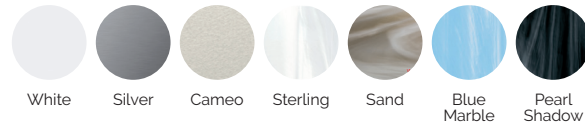

7 colors

6 massages

SHELL FINISHES (ACRYLIC COLORS)

FURNITURE FINISHES (OUTDOOR CABINET)

PREMIUM LINE

EN

AQUAVIA SPA

TECHNICAL SPECIFICATIONS