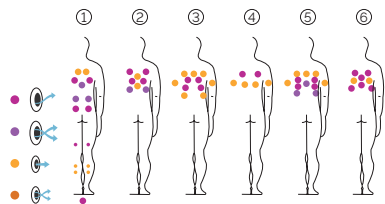

Soft

Evolution in its purest form.

CODE 70523

Ideal for 6 people

6 positions

1 loungers

5 seats

Measures: 216 x 216 x 90 cm

Water capacity (l): 980 liters

Weight: Empty 330 kg / Full 1.310 kg

7 colors

6 massages