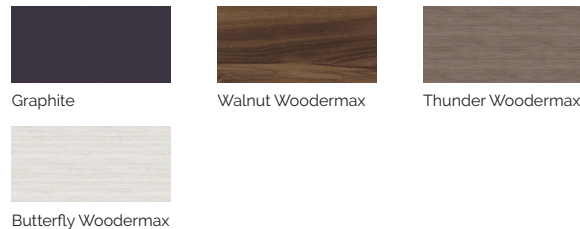

7 colors

6 massages

SHELL FINISHES (ACRYLIC COLORS)

FURNITURE FINISHES (OUTDOOR CABINET)

PREMIUM LINE

EN

AQUAVIA SPA

TECHNICAL SPECIFICATIONS