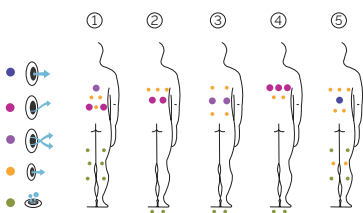

Lounge City

A diaphanous spa with maximum performance.

EXCLUSIVE LINE

TECHNICAL SPECIFICATIONS

CODE 75385
Ideal for 4 people
5 positions
2 loungers
3 seats
Measures: 198 x 198 x 76 cm
Water capacity (l): 975 liters
Weight: Empty 220 kg / Full 1.195 kg
1 colors
5 massages

FEATURES	
Total massage points	45
Massage Jets	31
Air Nozzles	14
Jets / Stainless Steel Nozzles	Standard
Headrests	3
Touch Panel	Standard
Ultraviolet Treatment UV	Standard
Metal structure	Standard
ABS base	Standard
Energy Saving Cover	Standard
EcoSpa	Standard
Nordic Insulation System	Optional

FINISHES	
Colour Sense	4 LED + illuminated Accessories
Pure Line Lighting	Optional
Surround Bluetooth Audio	Optional
Aromatherapy	Not available
Wifi Spa Control	Optional
Stainless steel handrail	Optional
Without cabinet	Optional

MESSAGE PUMPS	
Water massage	1.850 W / 2,5 CV
Relax Impact Pump	1150 W

FILTRATION AND HEATING	
Recirculation pump	200 W
Water heater	3.000 W
Type of filter	Cartridge

POWER SUPPLY	
Power requirement to 230 V (LOW/AMP)	3.200 W / 13,9 A
Voltage	230 V / 400 V III

SHELL FINISHES (ACRYLIC COLORS)

FURNITURE FINISHES (OUTDOOR CABINET)

FEATURES

OPTIONAL FEATURES

According to our policy of constant evolution, we reserve the right to modify the specifications in part or in whole without forewarning.