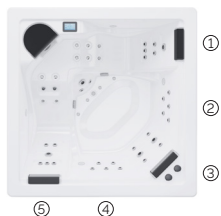

Lounge City

Un spa diáfano con prestaciones máximas.

AQUAVIA SPA

ES

EXCLUSIVE LINE

CARACTERÍSTICAS TÉCNICAS

CÓDIGO 75385

Ideal para 4 personas

5 posiciones distintas

2 tumbonas

3 asientos

Medidas: 198 × 198 × 76 cm

Volumen de agua: 975 litros

Peso: Vacío 220 kg / Lleno 1195 kg

1 color

5 tipos de masaje

PRESTACIONES

Total puntos de masaje	45
Jets masaje agua	31
Boquillas masaje aire	14
Jets / Boquillas inoxidable	Estándar
Reposacabezas	3
Touch Panel	Estándar
Ultraviolet Treatment UV	Estándar
Estructura metálica	Estándar
Base ABS	Estándar
Energy Saving Cover	Estándar
EcoSpa	Estándar
Nordic Insulation System	Opcional

ACABADOS

Colour Sense	4 LED + accesorios iluminados
Pure Line Lighting	Opcional
Surround Bluetooth Audio	Opcional
Aromatherapy	No disponible
Wifi Spa Control	Opcional
Barra Acero Inoxidable	Opcional
Sin revestimiento	Opcional

BOMBAS DE MASAJE

Masaje de agua	1850 W / 2,5 CV
Relax Impact Pump	1150 W

FILTRACIÓN Y CALEFACCIÓN

Bomba de recirculación	200 W
Calentador de agua	3.000 W
Tipo de filtro	Cartucho

CORRIENTE ELÉCTRICA

Potencia requerida a 230 V (LOW/AMP)	3.200 W / 13,9 A
Voltaje	230 V / 400 V III

ACABADOS CASCO (COLORES ACRÍLICO)

ACABADOS REVESTIMIENTO DEL MUEBLE EXTERIOR

PRESTACIONES

PRESTACIONES OPCIONALES

Como parte de nuestra política de mejoramiento continuo, nos reservamos el derecho de modificar el diseño y/o especificaciones sin previo aviso.