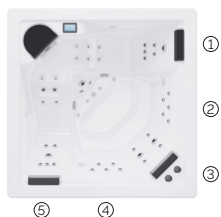

Lounge City

A diaphanous spa with maximum performance.

EXCLUSIVE LINE

TECHNICAL SPECIFICATIONS

CODE 75385
Ideal for 4 people
5 positions
2 loungers
3 seats
Measures: 198 x 198 x 76 cm
Water capacity (l): 975 liters
Weight: Empty 220 kg / Full 1.195 kg
1 colors
5 massages

FEATURES	
Total massage points	45
Massage Jets	31
Air Nozzles	14
Jets / Stainless Steel Nozzles	Standard
Headrests	3
Touch Panel	Standard
Ultraviolet Treatment UV	Standard
Metal structure	Standard
ABS base	Standard
Energy Saving Cover	Standard
EcoSpa	Standard
Nordic Insulation System	Optional

FINISHES	
Colour Sense	4 LED + illuminated Accessories
Pure Line Lighting	Optional
Surround Bluetooth Audio	Optional
Aromatherapy	Not available
Wifi Spa Control	Optional
Stainless steel handrail	Optional
Without cabinet	Optional

MESSAGE PUMPS	
Water massage	1.850 W / 2,5 CV
Relax Impact Pump	1150 W

FILTRATION AND HEATING	
Recirculation pump	200 W
Water heater	3.000 W
Type of filter	Cartridge

POWER SUPPLY	
Power requirement to 230 V (LOW/AMP)	3.200 W / 13,9 A
Voltage	230 V / 400 V III

SHELL FINISHES (ACRYLIC COLORS)

FURNITURE FINISHES (OUTDOOR CABINET)

FEATURES

OPTIONAL FEATURES

According to our policy of constant evolution, we reserve the right to modify the specifications in part or in whole without forewarning.