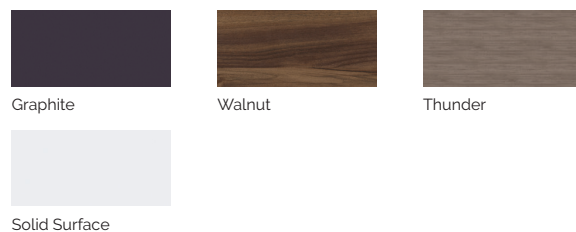

5 colors

5 massages

SHELL FINISHES (ACRYLIC COLORS)

FURNITURE FINISHES (OUTDOOR CABINET)

FEATURES

OPTIONAL FEATURES

EXCLUSIVE LINE

EN