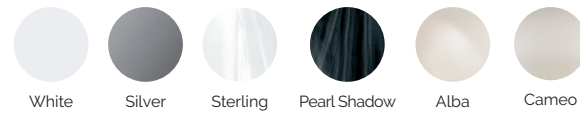

SHELL FINISHES