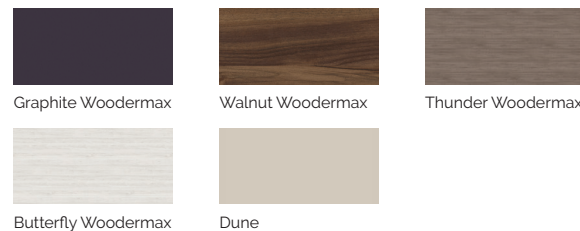

FURNITURE FINISHES (OUTDOOR CABINET)