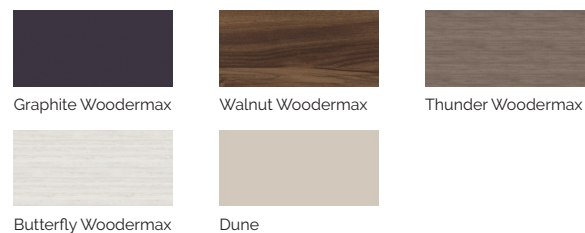

ACABADOS REVESTIMIENTO DEL MUEBLE EXTERIOR