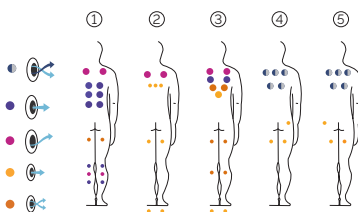

Touch5 PRO

Extraordinary massage intensity.

PREMIUM LINE

TECHNICAL SPECIFICATIONS

CODE 77262
Ideal for 4 people
5 different positions
2 loungers
3 seats
Measure: 216 x 216 x 74 cm
Water volume: 1.063 litres
Weight: Empty 261 kg / Full 1.324 kg
6 colours
5 types of massage

STANDARD FEATURES	
Total massage points	56
Stainless steel water massage jets	46
Stainless steel jets Blue Wave System	10
Water fountains	2
Headrests	3
Touch Panel	✓
Ultraviolet Treatment	✓
Metal structure & ABS base	✓
Prime Tex Cover	✓
EcoSpa	✓
Colour Sense	5 LEDs + Backlit accessories
OPTIONAL FEATURES	
Nordic Insulation System	Optional
Blue Connect Plus	Optional
Surround Bluetooth Audio 2.1	Optional
Wifi Spa Control	Optional
Without cabinet	Optional
Heat Pump	Optional
MASSAGE PUMPS	
Water massage	2 x 1800 W / 2,5 CV
FILTRATION AND HEATING	
Recirculation pump	200 W
Water heater	3.000 W
Type of filter	Cartridge
POWER SUPPLY	
Power requirement to 230 V (LOW/AMP)	3.800 W / 16,52 A
Voltage	230 V / 400 V III

SHELL FINISHES

FURNITURE FINISHES (OUTDOOR CABINET)

FEATURES

OPTIONAL FEATURES

As part of our policy of continuous improvement, we reserve the right to modify design and/or specifications without prior notice.