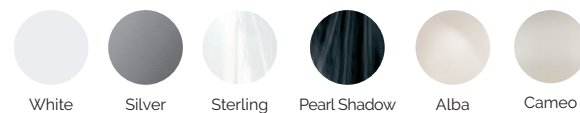

ACABADOS CASCO