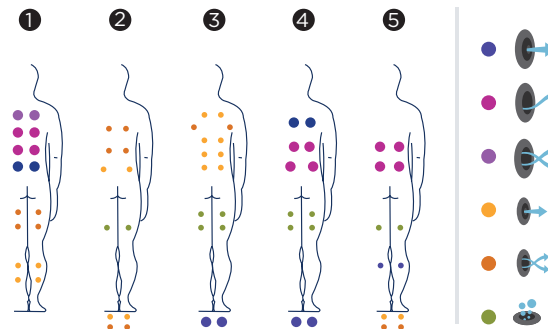

Positions: 5 (4  / 1 )

Measures: 216 x 216 x 90

Optional:

ref: 66031

Technical specifications

Measures (±2cm)	216 x 216 x 90
Positions (seats/loungers)	5 (4 / 1)
Water capacity (l)	1.180
Weight (empty / full) (kg)	306 / 1.486